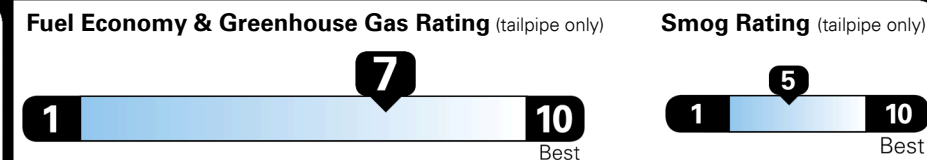

EPA DOT Fuel Economy and Environment

Gasoline Vehicle

Fuel Economy
30 MPG
combined city/hwy
3.3 gallons per 100 miles

Compact Cars range from 14 to 113 MPG. The best vehicle rates 136 MPGe.

27 city
34 highway

You save $750
in fuel costs over 5 years compared to the average new vehicle.

Annual fuel cost **$1,350**