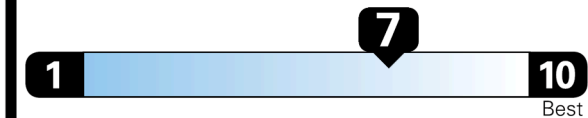

Fuel Economy & Greenhouse Gas Rating (tailpipe only)