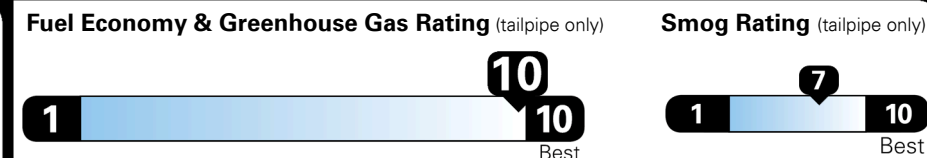

EPA DOT Fuel Economy and Environment

Gasoline Vehicle

Fuel Economy

58 MPG Large Cars range from 14 to 111 MPG. The best vehicle rates 136 MPGe.
combined city/hwy   city   highway

1.7 gallons per 100 miles

You save $4,000
in fuel costs over 5 years compared to the average new vehicle.

Annual fuel cost $700